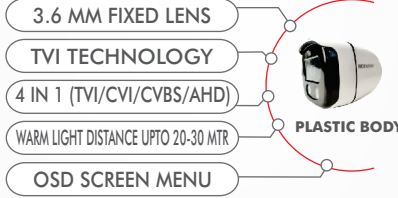

2MP AHD COLOUR CAMERA

BULLET : AT-2YZ1AWB-VU