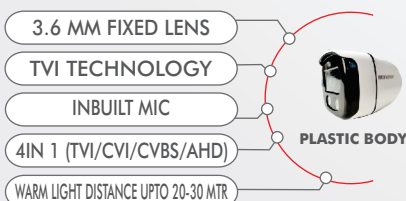

BULLET : AT-5YZ1AWB-VU

5MP AHD COLOUR CAMERA

BULLET : AT-5YZ1ATC3-VU
DOME : AT-5YZ5ACT-VU

5MP AHD COLOUR CAMERA

BULLET : AT-5YZ1AEZ1-VU

2MP AHD COLOUR MIC CAMERA

BULLET : AT-2YZ1AWB-VUA

2MP AHD COLOUR MIC CAMERA