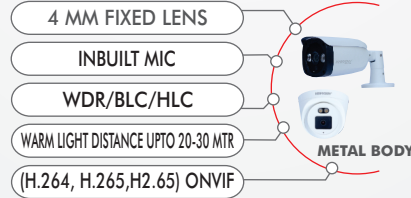

4MP IP COLOUR CAMERAS

BULLET : AT-2YZ1004EZ1-VU
DOME : AT-AYZ5004-DXD-VU