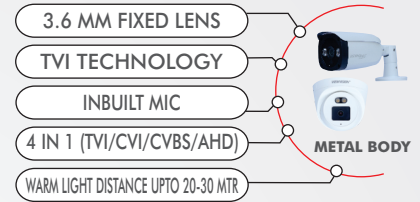

5MP AHD COLOUR MIC CAMERA

BULLET : AT-5YZ1AEZ1-VUA