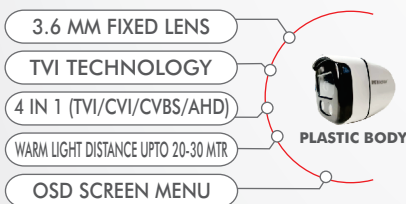

5MP AHD COLOUR MIC CAMERA

BULLET : AT-5YZ1AWB-VU