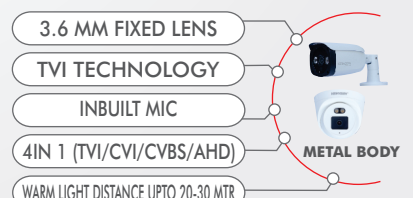

2MP AHD COLOUR CAMERA

BULLET : AT-2YZ1AEZ1-VUA