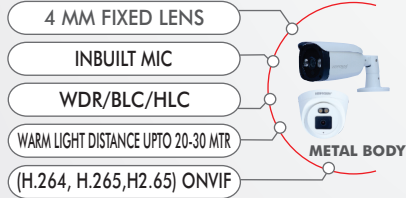

IP COLOUR CAMERAS

3MP IP COLOUR CAMERAS

BULLET : AT-2YZ1003EZ1-VU
DOME : AT-AYZ5003-DXD-VU