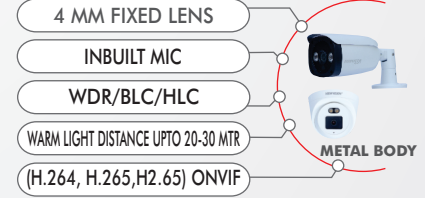

BULLET : AT-2YZ1003EZ1-VU
DOME : AT-AYZ5003-DXD-VU

4MP IP COLOUR CAMERAS

BULLET : AT-2YZ1004EZ1-VU
DOME : AT-AYZ5004-DXD-VU

5MP IP COLOUR CAMERAS

BULLET : AT-2YZ1005EZ1-VU
DOME : AT-AYZ5005-DXD-VU

8MP IP COLOUR CAMERAS

BULLET : AT-2YZ1008EZ1-VU
DOME : AT-AYZ5008-DXD-VU

3MP/4MP/5MP/8MP IP COLOUR CAMERAS SPECIAL SERIES

DVR PRODUCTS

SPECIFICATION	2YZ7B04HD-S1 (4CH) 2YZ7B08HD-S1 (8CH)	2YZ7B16HD-S1 (16CH) 2YZ7B32HD-S2 (32CH)	2YZ7B04UHD-S1 (4CH) 2YZ7B08UHD-S1 (8CH)	2YZ7B16UHD-S2 (16CH) 2YZ7B32UHD-S2 (32CH)
Compression	H265/H.265+	H265/H.265+	H265/H.265+	H265/H.265+
Recording	25/30 FPS	25/30 FPS	25/30 FPS	25/30 FPS
Support Camera	Upto 5 Megapixel	Upto 5 Megapixel	Upto 8 Megapixel	Upto 8 Megapixel
Play Back	4 Channel	8 Channel	4 Channel	8 Channel
Recording	Manual, Schedule, Event	Manual, Schedule, Event	Manual, Schedule, Event	Manual, Schedule, Event
WIFI SUPPORT	Yes (USB Wifi Receiver)	Yes (USB Wifi Receiver)	Yes (USB Wifi Receiver)	Yes (USB Wifi Receiver)
Hexabrid DVR Support	XVI, TVI, CVI, AHD, CVBS & IP	XVI, TVI, CVI, AHD, CVBS & IP	XVI, TVI, CVI, AHD, CVBS & IP	XVI, TVI, CVI, AHD, CVBS & IP
Cloud P2P Support	Plug & Play	Plug & Play	Plug & Play	Plug & Play
Output	VGA +HDMI+VOUT	VGA +HDMI+VOUT	VGA +HDMI+VOUT	VGA +HDMI+VOUT
USB Port	2 Port	2 Port	2 Port	2 Port
HDD	1 Sata (Up To 6 TB)	2 Sata (Up To 6 TB)	1 Sata (Up To 6 TB)	2 Sata (Up To 6 TB)