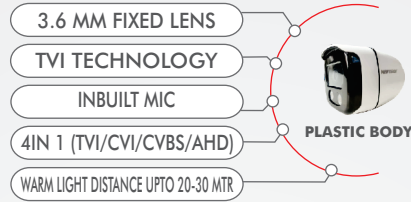

5MP AHD COLOUR MIC CAMERA

BULLET : AT-5YZ1AWB-VUA