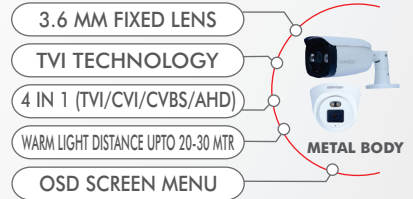

BULLET : AT-5YZ1AWB-VU

5MP AHD COLOUR CAMERA

BULLET : AT-5YZ1ATC3-VU
DOME : AT-5YZ5ACT-VU

5MP AHD COLOUR CAMERA

BULLET : AT-5YZ1AEZ1-VU

2MP AHD COLOUR MIC CAMERA

BULLET : AT-2YZ1AWB-VUA

2MP AHD COLOUR MIC CAMERA