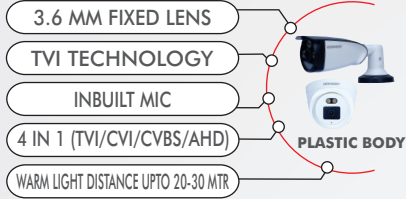

BULLET : AT-2YZ1ATC3-VUA
DOME : AT-2YZ5ACT-VUA

2MP AHD COLOUR CAMERA

BULLET : AT-2YZ1AEZ1-VUA

HD COLOUR CAMERA WITH MIC

5MP AHD COLOUR MIC CAMERA

BULLET : AT-5YZ1ATC3-VUA
DOME : AT-5YZ5ACT-VUA

5MP AHD COLOUR MIC CAMERA