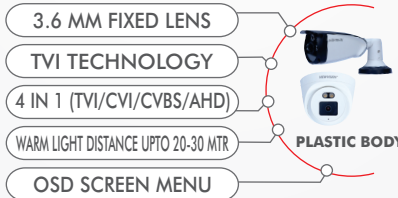

5MP AHD COLOUR CAMERA

BULLET : AT-5YZ1ATC3-VU
DOME : AT-5YZ5ACT-VU