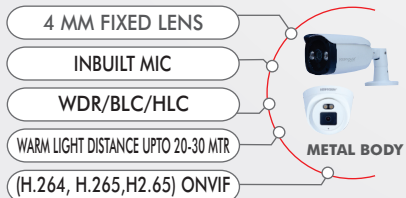

BULLET : AT-2YZ1003EZ1-VU
DOME : AT-AYZ5003-DXD-VU

4MP IP COLOUR CAMERAS

BULLET : AT-2YZ1004EZ1-VU
DOME : AT-AYZ5004-DXD-VU

5MP IP COLOUR CAMERAS

BULLET : AT-2YZ1005EZ1-VU
DOME : AT-AYZ5005-DXD-VU

8MP IP COLOUR CAMERAS

BULLET : AT-2YZ1008EZ1-VU
DOME : AT-AYZ5008-DXD-VU

3MP/4MP/5MP/8MP IP COLOUR CAMERAS SPECIAL SERIES

DVR PRODUCTS

SPECIFICATION	2YZ7B04HD-S1 (4CH) 2YZ7B08HD-S1 (8CH)	2YZ7B16HD-S1 (16CH) 2YZ7B32HD-S2 (32CH)	2YZ7B04UHD-S1 (4CH) 2YZ7B08UHD-S1 (8CH)	2YZ7B16UHD-S2 (16CH) 2YZ7B32UHD-S2 (32CH)
Compression	H265/H.265+	H265/H.265+	H265/H.265+	H265/H.265+
Recording	25/30 FPS	25/30 FPS	25/30 FPS	25/30 FPS
Support Camera	Upto 5 Megapixel	Upto 5 Megapixel	Upto 8 Megapixel	Upto 8 Megapixel
Play Back	4 Channel	8 Channel	4 Channel	8 Channel
Recording	Manual, Schedule, Event	Manual, Schedule, Event	Manual, Schedule, Event	Manual, Schedule, Event
WIFI SUPPORT	Yes (USB Wifi Receiver)	Yes (USB Wifi Receiver)	Yes (USB Wifi Receiver)	Yes (USB Wifi Receiver)
Hexabrid DVR Support	XVI, TVI, CVI, AHD, CVBS & IP	XVI, TVI, CVI, AHD, CVBS & IP	XVI, TVI, CVI, AHD, CVBS & IP	XVI, TVI, CVI, AHD, CVBS & IP
Cloud P2P Support	Plug & Play	Plug & Play	Plug & Play	Plug & Play
Output	VGA +HDMI+VOUT	VGA +HDMI+VOUT	VGA +HDMI+VOUT	VGA +HDMI+VOUT
USB Port	2 Port	2 Port	2 Port	2 Port
HDD	1 Sata (Up To 6 TB)	2 Sata (Up To 6 TB)	1 Sata (Up To 6 TB)	2 Sata (Up To 6 TB)