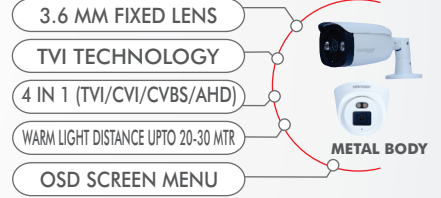

2MP / 5MP AHD CAMERA SPECIAL SERIES

2MP AHD COLOUR CAMERA

BULLET : AT-2YZ1ATC3-VU
DOME : AT-2YZ5ACT-VU

2MP AHD COLOUR CAMERA

BULLET : AT-2YZ1AWB-VU

2MP AHD COLOUR CAMERA

BULLET : AT-2YZ1AEZ1-VU

5MP AHD COLOUR MIC CAMERA