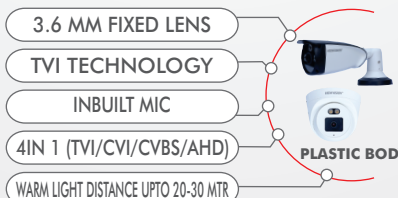

2MP AHD COLOUR MIC CAMERA

BULLET : AT-2YZ1ATC3-VUA
DOME : AT-2YZ5ACT-VUA